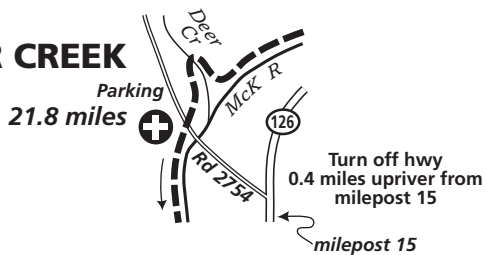

McKenzie River Trail Run - Aid Station Access Maps

#1 SANTIAM WAGON ROAD

#2 CARMEN

#3 TRAIL BRIDGE

#4 DEER CREEK

#5 BUCK BRIDGE