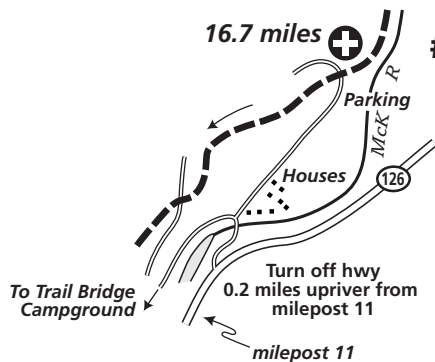

McKenzie River Trail Run - Aid Station Access Maps

#1 SANTIAM WAGON ROAD

#2 CARMEN

#3 TRAIL BRIDGE

#4 DEER CREEK

#5 BUCK BRIDGE