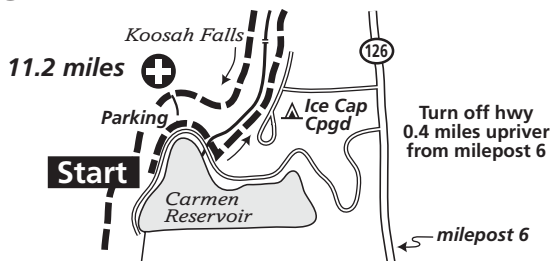

McKenzie River Trail Run - Aid Station Access Maps

#1 SANTIAM WAGON ROAD

#2 CARMEN

#3 TRAIL BRIDGE

#4 DEER CREEK

#5 BUCK BRIDGE